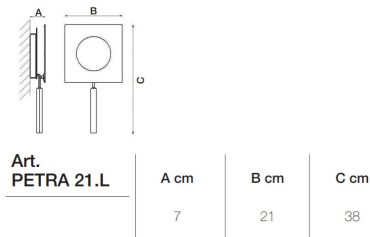

PETRA 21.L  
 PETRA 21.L-WR

**Luminaires**

Hersteller	ICONE
Article number	PETRA 21.L-WR
Product name	PETRA 21.L
Product group	wall-mounted luminaire
Mounting type	Surface mounted
Mounting place	Wall
Control gear	Electronic ballast

**Model / Variant / Configuration**

Number / Name	---
---------------	-----

**Description**

Product without accessories

**Dimensions**

Length/Width/Height	210mm/210mm/70mm
---------------------	------------------